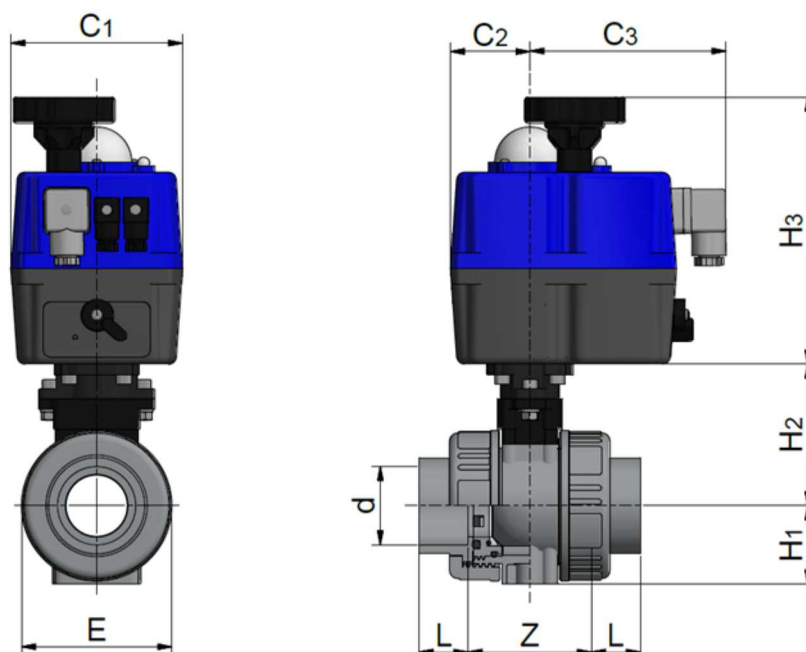

ABS Actuated industrial ball valves BK1

ABS Valvole a sfera industria attuate BK1

ELECTRICALLY ACTUATED 24-240 V - BS SOLVENT WELDED SOCKETS
A COMANDO ELETTRICO 24-240 V - MANICOTTI BS PER INCOLLAGGIO

Rev. Dec 2019

- Seals: EPDM or FKM / Guarnizioni: EPDM o FKM
- Ball seats: PTFE / Tenute della sfera: PTFE

Code EPDM	Code FKM	d	DN	L	Z	E	C1	C2	C3	H1	H2	H3	PN	Weight (g)
BAAEBK1YA0200	BAAEBK1YA020V	3/8"	15	16	48	49	110	51	130	25	58	169	16	2465
BAAEBK1YA0250	BAAEBK1YA025V	1/2"	20	19	54	60	110	51	130	31	65	169	16	2568
BAAEBK1YA0320	BAAEBK1YA032V	3/4"	25	22	62	69	110	51	130	35	62	169	16	2615
BAAEBK1YA0400	BAAEBK1YA040V	1"	32	26	69	80	110	51	130	41	79	169	16	2816
BAAEBK1YA0500	BAAEBK1YA050V	1"1/4	40	31	81	96	110	51	130	50	89	169	16	3145
BAAEBK1YA0630	BAAEBK1YA063V	1"1/2	50	39	94	116	110	51	130	62	108	169	16	3137
BAAEBK1YA0750	BAAEBK1YA075V	2"	65	44	141	167	110	51	130	84	129	196	16	6389
BAAEBK1YA0900	BAAEBK1YA090V	2"1/2	80	51	140	167	110	51	130	84	129	196	16	6305
BAAEBK1YA1100	BAAEBK1YA110V	3"	100	61	162	209	110	51	130	105	144	196	16	9073