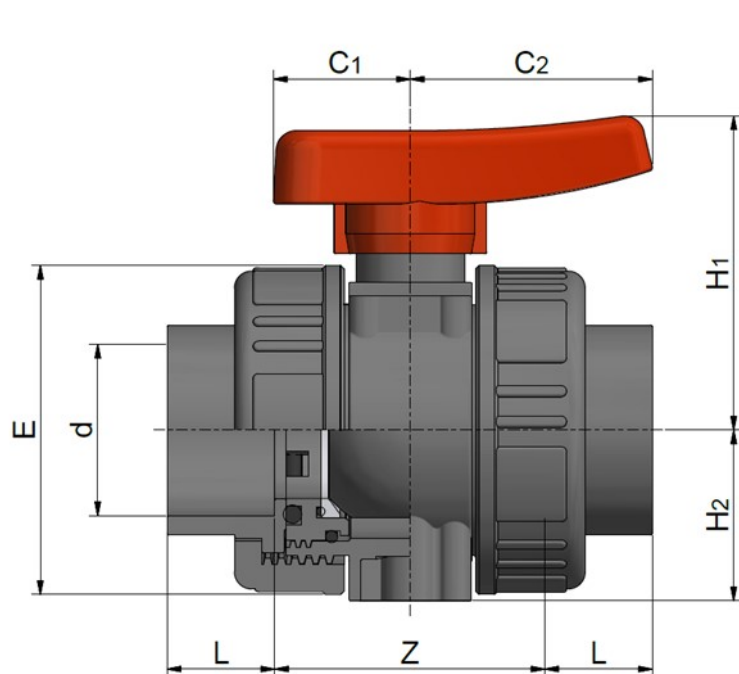

PVC-U True union ball valves BK1

PVC-U Valvole a sfera bighiera BK1

METRIC SOLVENT WELDED SOCKETS

MANICOTTI METRICI PER INCOLLAGGIO

Rev. Feb 2021

- Seals: EPDM or FKM / *Guarnizioni: EPDM o FKM*
- Ball seats: PTFE / *Tenute della sfera: PTFE*
- Threaded inserts (d.16-63): brass / *Inseriti filettati (d.16-63): ottone*

Code EPDM	Code FKM	d	DN	L	Z	H1	H2	C1	C2	E	k	Ø x h	PN	Weight (g)
BDRBK1D0160	BDRBK1D016V	16	15	14,5	51	50	25	22	42	49	18	M4 x 8	16	175
BDRBK1D0200	BDRBK1D020V	20	15	16	48	50	25	22	42	49	18	M4 x 8	16	175
BDRBK1D0250	BDRBK1D025V	25	20	19	54	58	31	24	49	60	21,5	M4 x 8	16	295
BDRBK1D0320	BDRBK1D032V	32	25	22	62	69	35	26	59	69	28	M4 x 8	16	340
BDRBK1D0400	BDRBK1D040V	40	32	26	69	76	41	32	65	80	30	M5 x 10	16	548
BDRBK1D0500	BDRBK1D050V	50	40	31	81	92	50	40	71	96	38	M6 x 14	16	786
BDRBK1D0630	BDRBK1D063V	63	50	39	94	104	62	45	79	116	45	M6 x 14	16	1282
BDRBK1D0750	BDRBK1D075V	75	65	44	141	145	84	84,5	84,5	167	-	-	16	3568
BDRBK1D0900	BDRBK1D090V	90	80	51	140	145	84	84,5	84,5	167	-	-	16	3484
BDRBK1D1100	BDRBK1D110V	110	100	61	162	170	105	102	102	209	-	-	16	6200