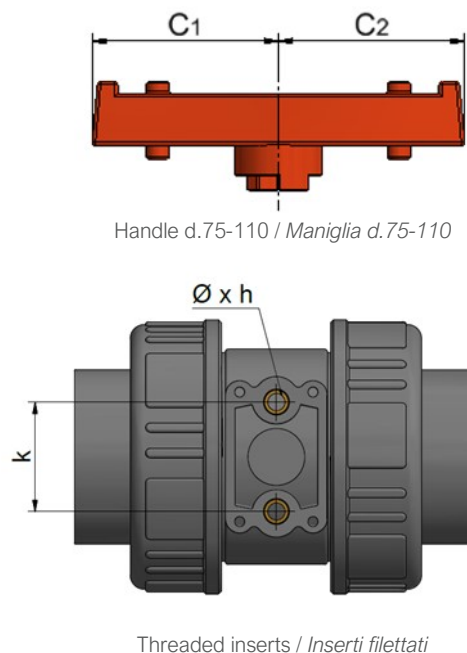

PVC-U True union ball valves BK1

PVC-U Valvole a sfera bighiera BK1

METRIC SOLVENT WELDED SOCKETS

MANICOTTI METRICI PER INCOLLAGGIO

Rev. Feb 2021

- Seals: EPDM or FKM / *Guarnizioni: EPDM o FKM*
- Ball seats: PTFE / *Tenute della sfera: PTFE*
- Threaded inserts (d.16-63): brass / *Inseriti filettati (d.16-63): ottone*

Code EPDM	Code FKM	d	DN	L	Z	H1	H2	C1	C2	E	k	Ø x h	PN	Weight (g)
BDRBK1D0160	BDRBK1D016V	16	15	14,5	51	50	25	22	42	49	18	M4 x 8	16	175
BDRBK1D0200	BDRBK1D020V	20	15	16	48	50	25	22	42	49	18	M4 x 8	16	175
BDRBK1D0250	BDRBK1D025V	25	20	19	54	58	31	24	49	60	21,5	M4 x 8	16	295
BDRBK1D0320	BDRBK1D032V	32	25	22	62	69	35	26	59	69	28	M4 x 8	16	340
BDRBK1D0400	BDRBK1D040V	40	32	26	69	76	41	32	65	80	30	M5 x 10	16	548
BDRBK1D0500	BDRBK1D050V	50	40	31	81	92	50	40	71	96	38	M6 x 14	16	786
BDRBK1D0630	BDRBK1D063V	63	50	39	94	104	62	45	79	116	45	M6 x 14	16	1282
BDRBK1D0750	BDRBK1D075V	75	65	44	141	145	84	84,5	84,5	167	-	-	16	3568
BDRBK1D0900	BDRBK1D090V	90	80	51	140	145	84	84,5	84,5	167	-	-	16	3484
BDRBK1D1100	BDRBK1D110V	110	100	61	162	170	105	102	102	209	-	-	16	6200