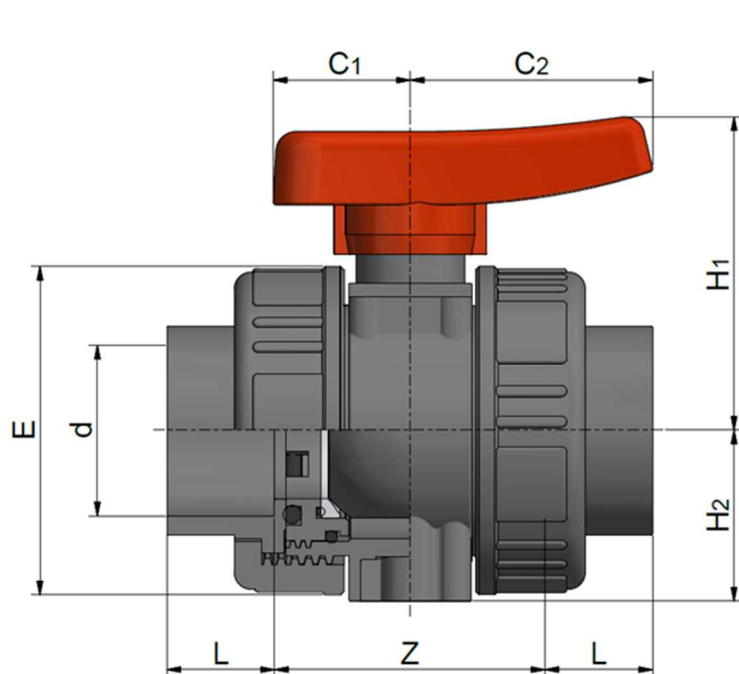

PVC-U Double union ball valves BK1

PVC-U Valvole a sfera radiali BK1

METRIC SOLVENT WELDED SOCKETS

MANICOTTI METRICI PER INCOLLAGGIO

- Seals: EPDM or FKM / *Guarnizioni: EPDM o FKM*
- Ball seats: PTFE / *Tenute della sfera: PTFE*
- Threaded inserts (d.16-63): brass / *Inseriti filettati (d.16-63): ottone*

Rev. Feb 2020

Code EPDM	Code FKM	d	DN	L	Z	H1	H2	C1	C2	E	k	Ø x h	PN	Weight (g)
BDRBK1D0160	BDRBK1D016V	16	15	14,5	51	50	25	22	42	49	18	M4 x 8	16	175
BDRBK1D0200	BDRBK1D020V	20	15	16	48	50	25	22	42	49	18	M4 x 8	16	175
BDRBK1D0250	BDRBK1D025V	25	20	19	54	58	31	24	49	60	21,5	M4 x 8	16	295
BDRBK1D0320	BDRBK1D032V	32	25	22	62	69	35	26	59	69	28	M4 x 8	16	340
BDRBK1D0400	BDRBK1D040V	40	32	26	69	76	41	32	65	80	30	M5 x 10	16	548
BDRBK1D0500	BDRBK1D050V	50	40	31	81	92	50	40	71	96	38	M6 x 14	16	786
BDRBK1D0630	BDRBK1D063V	63	50	39	94	104	62	45	79	116	45	M6 x 14	16	1282
BDRBK1D0750	BDRBK1D075V	75	80	44	141	145	84	84,5	84,5	167	-	-	16	3568
BDRBK1D0900	BDRBK1D090V	90	80	51	140	145	84	84,5	84,5	167	-	-	16	3484
BDRBK1D1100	BDRBK1D110V	110	100	61	162	170	105	102	102	209	-	-	16	6200

NSF and WRAS certifications: only for valves with EPDM seals. Certifications and approvals are related to items declared on Official Listing or certificates. /
Certificazioni NSF e WRAS: valide solo per le valvole con guarnizioni EPDM. Le certificazioni si riferiscono ai prodotti dichiarati nelle Official Listing o sui certificati stessi.

All descriptions and illustrations in this publication are intended for guidance only and shall not constitute a 'sale by description'. All dimensions given are nominal, while changes can be done on the information, products and specifications from time to time for a variety of reasons, without prior notice. The information in this publication is provided 'as is' on the revision date stated on the sheet. Updates will not be issued automatically. This information is not intended to have any legal effect, whether by way of advice, representation or warranty (express or implied). We accept no liability whatsoever (to the extent permitted by law) if you place any reliance on this publication you must do so at your own risk. All rights reserved. Copyright in this publication belongs to Polypipe Italia and all such copyright may not be used, sold, copied or reproduced in whole or part in any manner in any media to any person without prior consent. **EFFAST** is a registered trademark."