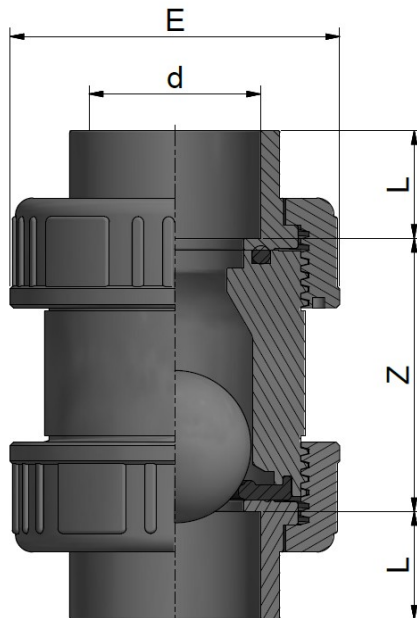

PVC-U True union ball check valves CB
PVC-U Valvole di ritegno bighiera a sfera CB

BS SOLVENT WELDED SOCKETS
MANICOTTI BS PER INCOLLAGGIO

Rev. Mar 2021

- Ball: PVCu / Sfera: PVCu
- Seals: EPDM or FKM / Guarnizioni: EPDM o FKM

| Code EPDM | Code FKM | d | DN | L | Z | E | PN | Weight (g) |
|------------|------------|-------|----|------|----|-----|----|------------|
| CARCBA0160 | CARCBA016V | 3/8" | 15 | 14,5 | 51 | 49 | 16 | 104 |
| CARCBA0200 | CARCBA020V | 1/2" | 15 | 16 | 48 | 49 | 16 | 105 |
| CARCBA0250 | CARCBA025V | 3/4" | 20 | 19 | 54 | 60 | 16 | 174 |
| CARCBA0320 | CARCBA032V | 1" | 25 | 22 | 62 | 69 | 16 | 256 |
| CARCBA0400 | CARCBA040V | 1"1/4 | 32 | 26 | 69 | 80 | 16 | 392 |
| CARCBA0500 | CARCBA050V | 1"1/2 | 40 | 31 | 81 | 96 | 16 | 617 |
| CARCBA0630 | CARCBA063V | 2" | 50 | 39 | 94 | 116 | 16 | 1079 |