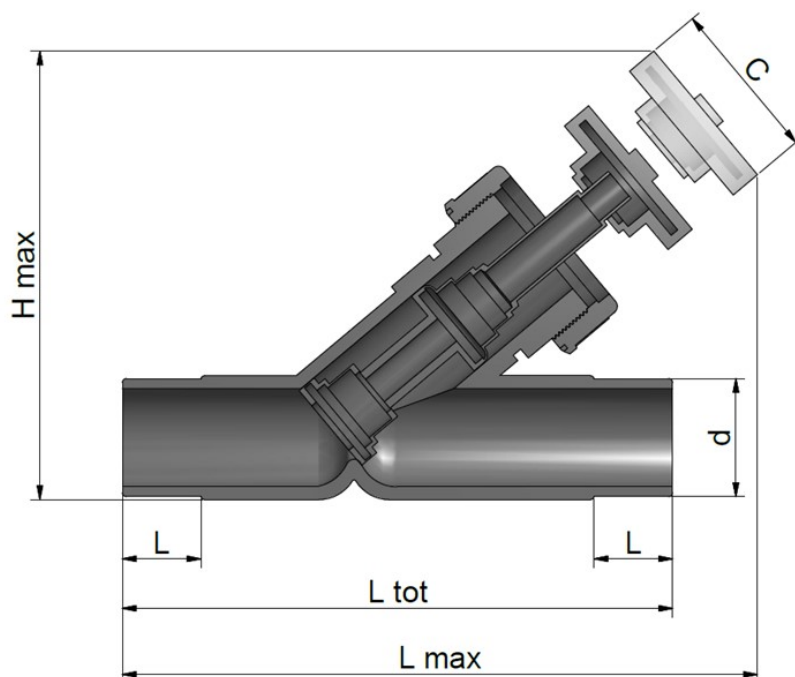

## PVC-U Angle seat shut-off valves – VI series

### PVC-U Valvole di regolazione a sede inclinata – serie VI

SOLVENT WELDED METRIC SPIGOTS

MANICOTTI METRICI PER INCOLLAGGIO MASCHIO

Rev. Jan 2020

Code	d	DN	L	L tot	L max	H max	C	PN	Weight (g)
CDRVIV0200	20	15	16	124	146	124	60	10	160
CDRVIV0250	25	20	19	144	165	146	60	10	250
CDRVIV0320	32	25	22	154	188	173	70	10	380
CDRVIV0400	40	32	26	174	217	195	85	10	480
CDRVIV0500	50	40	31	194	247	222	105	10	820
CDRVIV0630	63	50	38	224	299	269	130	10	1345

All descriptions and illustrations in this publication are intended for guidance only and shall not constitute a 'sale by description'. All dimensions given are nominal, while changes can be done on the information, products and specifications from time to time for a variety of reasons, without prior notice. The information in this publication is provided 'as is' on the revision date stated on the sheet. Updates will not be issued automatically. This information is not intended to have any legal effect, whether by way of advice, representation or warranty (express or implied). We accept no liability whatsoever (to the extent permitted by law) if you place any reliance on this publication you must do so at your own risk. All rights reserved. Copyright in this publication belongs to Polypipe Italia and all such copyright may not be used, sold, copied or reproduced in whole or part in any manner in any media to any person without prior consent. **EFFAST** is a registered trademark.