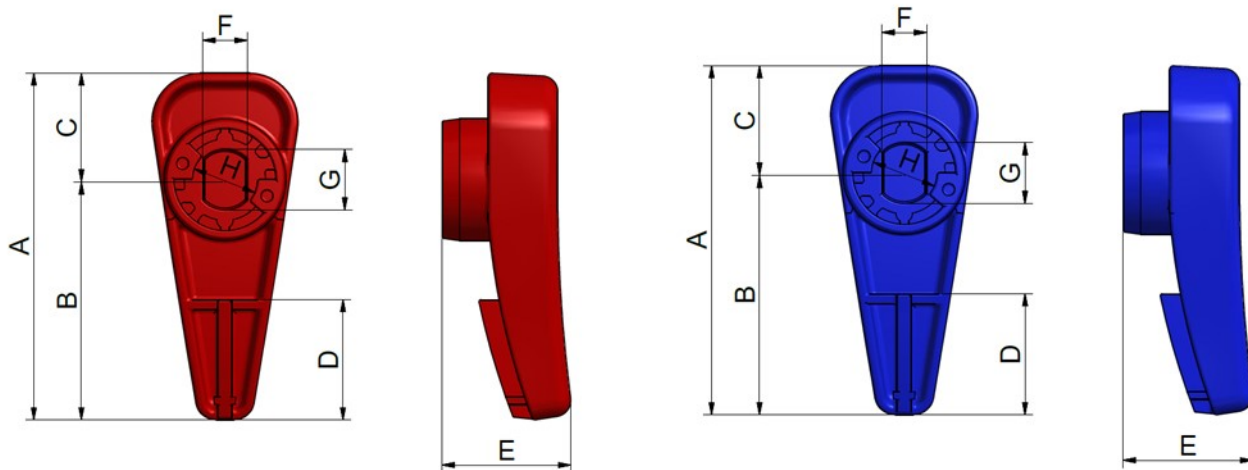

## Accessories and spare parts

### Accessori e ricambi

**HANDLE D.20 - 63**

**MANIGLIA D.20 - 63**

Rev. Jun 2019

Code red handle	Code blue handle	d valve	A	B	C	D	E	F	G	H
BDRHAN0200	BDRHBN0200	20	64	42	22	18	23	8	10,5	12
BDRHAN0250	BDRHBN0250	25	74	42	22	23,5	27	10	13	14
BDRHAN0320	BDRHBN0320	32	56	49	24	30,5	31,5	11	15	16
BDRHAN0400	BDRHBN0400	40	85	59	26	35,5	33,5	12	17	18
BDRHAN0500	BDRHBN0500	50	98	65	32	44,5	40	15,5	19	20
BDRHAN0630	BDRHBN0630	63	111	71	40	54,5	44	17,5	24	25

All descriptions and illustrations in this publication are intended for guidance only and shall not constitute a 'sale by description'. All dimensions given are nominal, while changes can be done on the information, products and specifications from time to time for a variety of reasons, without prior notice. The information in this publication is provided 'as is' on the revision date stated on the sheet. Updates will not be issued automatically. This information is not intended to have any legal effect, whether by way of advice, representation or warranty (express or implied). We accept no liability whatsoever (to the extent permitted by law) if you place any reliance on this publication you must do so at your own risk. All rights reserved. Copyright in this publication belongs to Polypipe Italia and all such copyright may not be used, sold, copied or reproduced in whole or part in any manner in any media to any person without prior consent. **EFFAST** is a registered trademark."