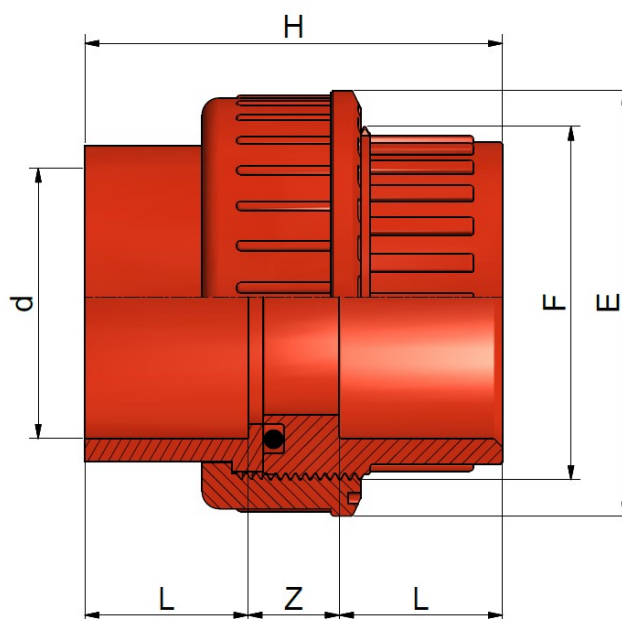

RED ABS Solvent welded BS fittings 3/4"
ABS ROSSO Raccordi per incollaggio BS 3/4"

UNION
BOCCHETTONE

Rev. Ott 2019

Code	d	L	Z	H	E	F	PN	Weight (g)
RAABOA0250R	3/4"	19	13	51	54	1"1/4	15	67

All descriptions and illustrations in this publication are intended for guidance only and shall not constitute a 'sale by description'. All dimensions given are nominal, while changes can be done on the information, products and specifications from time to time for a variety of reasons, without prior notice. The information in this publication is provided 'as is' on the revision date stated on the sheet. Updates will not be issued automatically. This information is not intended to have any legal effect, whether by way of advice, representation or warranty (express or implied). We accept no liability whatsoever (to the extent permitted by law) if you place any reliance on this publication you must do so at your own risk. All rights reserved. Copyright in this publication belongs to Polypipe Italia and all such copyright may not be used, sold, copied or reproduced in whole or part in any manner in any media to any person without prior consent. **EFFAST** is a registered trademark."