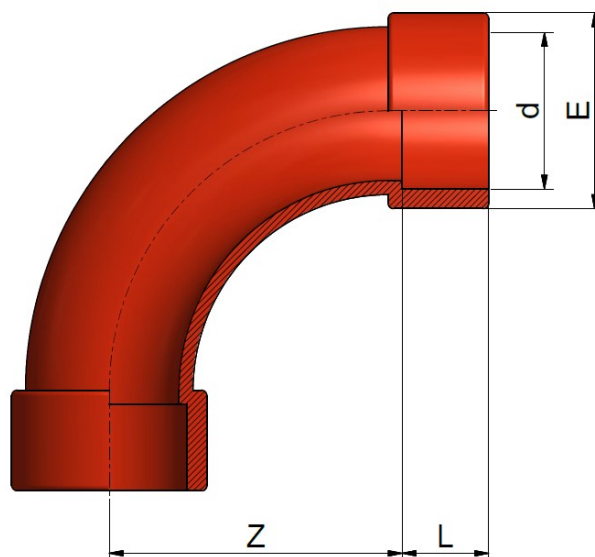

RED ABS Solvent welded BS fittings 3/4"
ABS ROSSO Raccordi per incollaggio BS 3/4"

90° BEND
CURVA 90°

Rev. Ott 2019

Code	d	L	Z	E	PN	Weight (g)
RAACUA0250R	3/4"	20	49	33	15	55

All descriptions and illustrations in this publication are intended for guidance only and shall not constitute a 'sale by description'. All dimensions given are nominal, while changes can be done on the information, products and specifications from time to time for a variety of reasons, without prior notice. The information in this publication is provided 'as is' on the revision date stated on the sheet. Updates will not be issued automatically. This information is not intended to have any legal effect, whether by way of advice, representation or warranty (express or implied). We accept no liability whatsoever (to the extent permitted by law) if you place any reliance on this publication you must do so at your own risk. All rights reserved. Copyright in this publication belongs to Polypipe Italia and all such copyright may not be used, sold, copied or reproduced in whole or part in any manner in any media to any person without prior consent. **EFFAST** is a registered trademark."