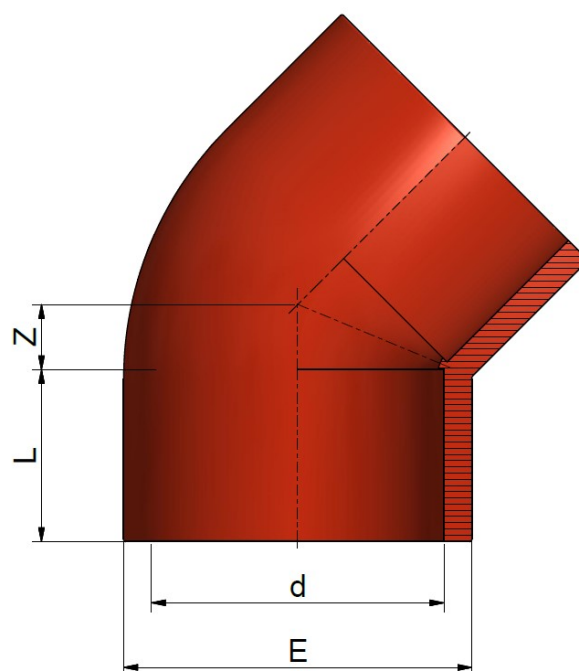

**RED ABS Solvent welded BS fittings 3/4"**  
**ABS ROSSO Raccordi per incollaggio BS 3/4"**

**45° ELBOW**  
**GOMITO 45°**

Rev. Ott 2019

Code	d	L	Z	E	PN	Weight (g)
RAAGYA0250R	3/4"	20	6	33	15	16

All descriptions and illustrations in this publication are intended for guidance only and shall not constitute a 'sale by description'. All dimensions given are nominal, while changes can be done on the information, products and specifications from time to time for a variety of reasons, without prior notice. The information in this publication is provided 'as is' on the revision date stated on the sheet. Updates will not be issued automatically. This information is not intended to have any legal effect, whether by way of advice, representation or warranty (express or implied). We accept no liability whatsoever (to the extent permitted by law) if you place any reliance on this publication you must do so at your own risk. All rights reserved. Copyright in this publication belongs to Polypipe Italia and all such copyright may not be used, sold, copied or reproduced in whole or part in any manner in any media to any person without prior consent. **EFFAST** is a registered trademark."