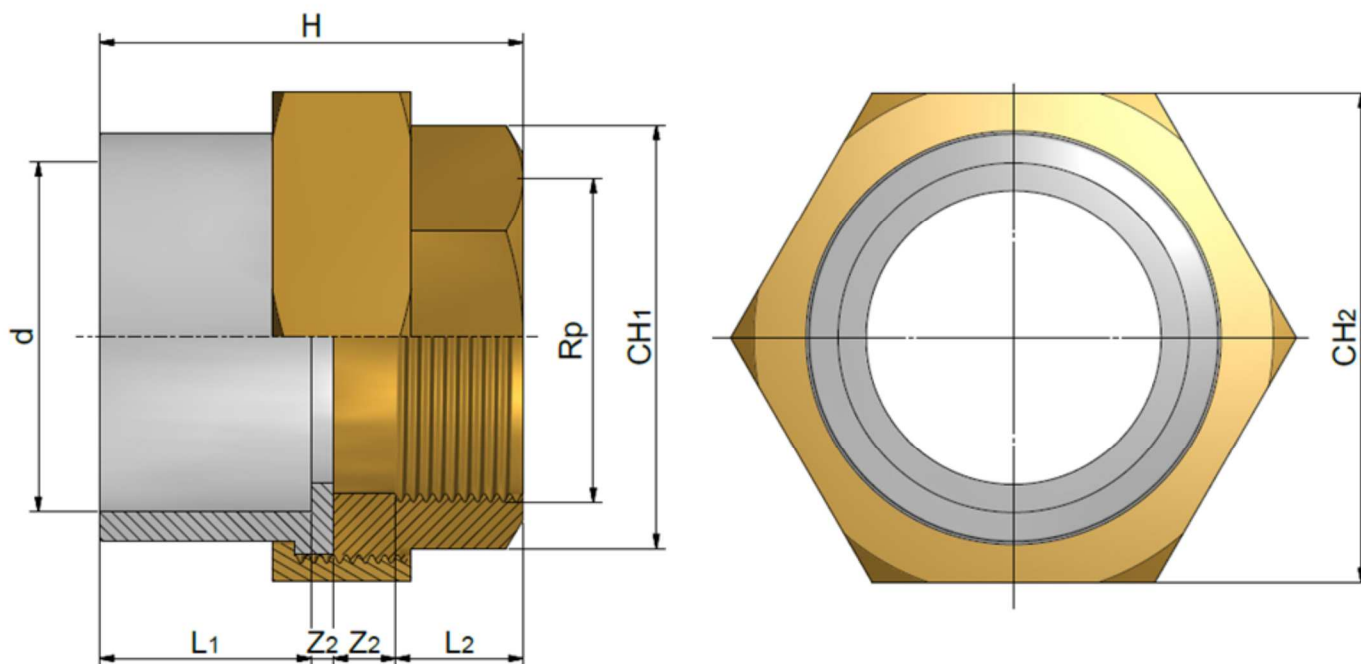

ABS Adaptor fittings, BS - BSPP

ABS Raccordi di passaggio, BS - BSPP

UNION WITH BRASS FEMALE BUSH

BOCCHETTONE CON PEZZO FISSO OTTONE FEMMINA

- Seal: EPDM or FKM / Guarnizione: EPDM o FKM

Rev. Apr 2019

Code	d	Rp	L1	L2	Z1	Z2	H	CH1	CH2	PN	Weight (g)
RCABBC020B	1/2"	1/2"	16	12	3	9	40	26	44	15	172
RCABBC025C	3/4"	3/4"	19	13	3	9	44	32	46	15	210
RCABBC032D	1"	1"	22	16	3	10	51	38	55	15	280
RCABBC040E	1 1/4"	1 1/4"	27	18	3	11	59	47	65	15	400
RCABBC050F	1 1/2"	1 1/2"	31	18	4	11	64	54	72	15	494
RCABBC063G	2"	2"	38	22	4	12	76	66	88	15	832
RCABBC075H	2 1/2"	2 1/2"	44	24	4	12	84	82	108	15	1340
RCABBC090I	3"	3"	51	31	5	13	100	95	121	15	1650