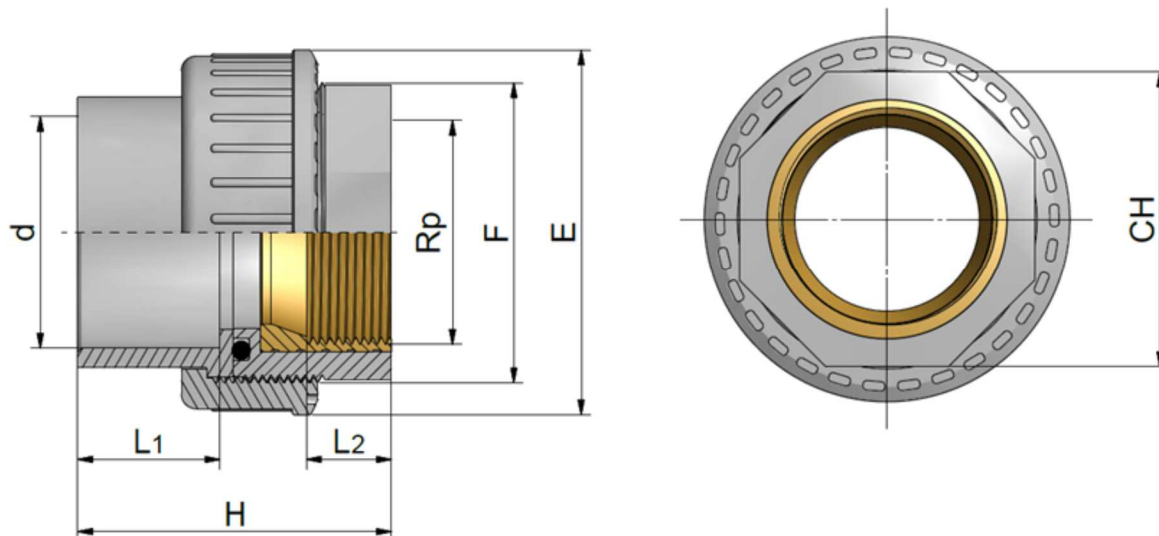

## ABS Adaptor fittings, BS - BSPP ABS Raccordi di passaggio, BS - BSPP

### UNION WITH BRASS FEMALE BUSH BOCCHETTONE CON PEZZO FISSO OTTONE FEMMINA

- Seal: EPDM or FKM / Guarnizione: EPDM o FKM

Rev. Apr 2019

Code	d	Rp	L1	L2	H	E	F	CH	PN	Weight (g)
RCABBD020B.N	1/2"	1/2"	16	14	47	43	1"	30	15	78
RCABBD025C.N	3/4"	3/4"	19	16	52	54	1"1/4	36	15	111
RCABBD032D.N	1"	1"	22	19	58	61	1"1/2	46	15	173
RCABBD040E.N	1"1/4	1"1/4	27	23	65	75	2"	55	15	235
RCABBD050F.N	1"1/2	1"1/2	31	23	71	81	2"1/4	65	15	330
RCABBD063G.N	2"	2"	38	23	85	99	2"3/4	80	15	533