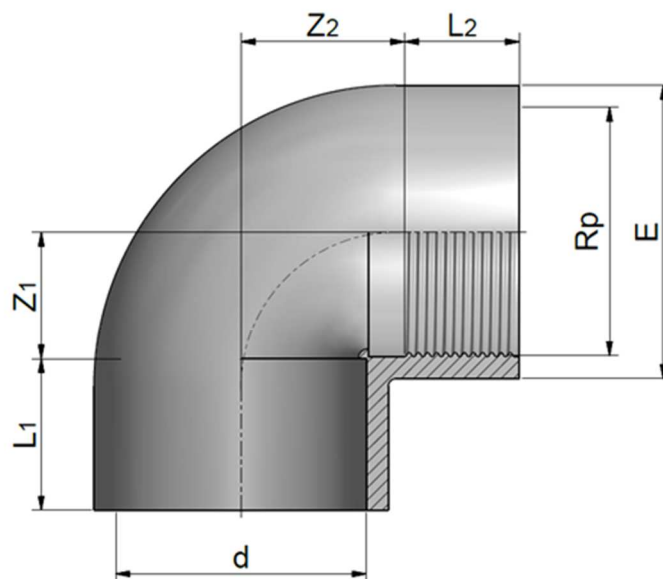

ABS Adaptor fittings, BS - BSPP

ABS Raccordi di passaggio, BS - BSPP

ELBOW 90°
GOMITO 90°

Rev. Jul 2020

Code	d	Rp	L1	L2	Z1	Z2	E	PN	Weight (g)
RCAGOC020B	1/2"	1/2"	17	15	11	13	28	15	16
RCAGOC025C	3/4"	3/4"	20	16,3	14	17	34	15	28
RCAGOC032D	1"	1"	23	19,1	17	21	42	15	49
RCAGOC040E	1"1/4	1"1/4	27	21,4	21	27	51	15	76
RCAGOC050F	1"1/2	1"1/2	32	21,4	26	37	61	15	163
RCAGOC063G	2"	2"	38	26	33	46	75	15	308
RCAGOC075H	2"1/2	2"1/2	44	30,2	39	53	89	15	400
RCAGOC090I	3"	3"	52	33,3	47	65	106	15	549
RCAGOC110L	4"	4"	63	39,3	58	65,7	132	15	1055

Thread according to ISO 228-1 / Filettatura secondo ISO 228-1

NSF and WRAS certifications: only for valves with EPDM seals. Certifications and approvals are related to items declared on Official Listing or certificates. /
Certificazioni NSF e WRAS: valide solo per le valvole con guarnizioni EPDM. Le certificazioni si riferiscono ai prodotti dichiarati nelle Official Listing o sui certificati stessi.