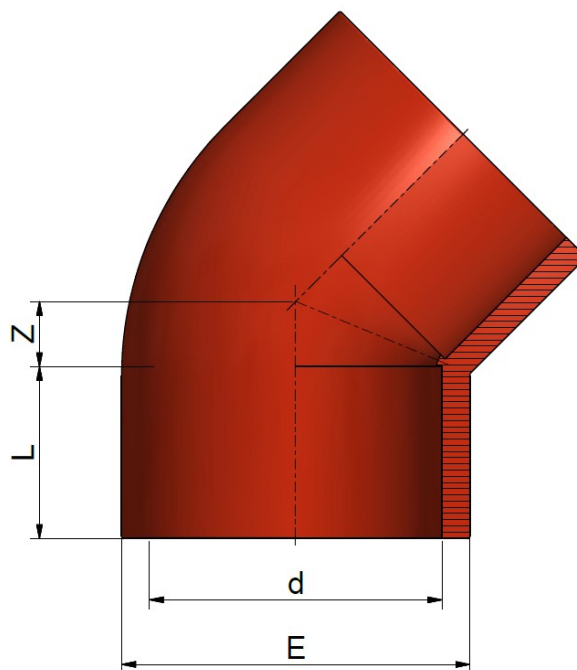

RED ABS Solvent welded metric fittings 25 mm
ABS ROSSO Raccordi per incollaggio metrico 25 mm

45° ELBOW
GOMITO 45°

Rev. Ott 2019

Code	d	L	Z	E	PN	Weight (g)
RDAGYD0250R	25	19	7	33	16	16

All descriptions and illustrations in this publication are intended for guidance only and shall not constitute a 'sale by description'. All dimensions given are nominal, while changes can be done on the information, products and specifications from time to time for a variety of reasons, without prior notice. The information in this publication is provided 'as is' on the revision date stated on the sheet. Updates will not be issued automatically. This information is not intended to have any legal effect, whether by way of advice, representation or warranty (express or implied). We accept no liability whatsoever (to the extent permitted by law) if you place any reliance on this publication you must do so at your own risk. All rights reserved. Copyright in this publication belongs to Polypipe Italia and all such copyright may not be used, sold, copied or reproduced in whole or part in any manner in any media to any person without prior consent. **EFFAST** is a registered trademark."