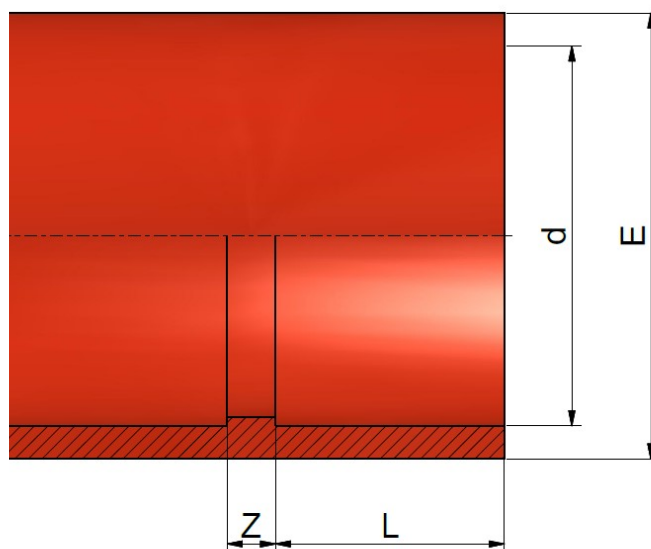

RED ABS Solvent welded metric fittings 25 mm
ABS ROSSO Raccordi per incollaggio metrico 25 mm

SOCKET
MANICOTTO

Rev. Ott 2019

Code	d	L	Z	E	PN	Weight (g)
RDAMAD0250R	25	19	4	33	16	13

All descriptions and illustrations in this publication are intended for guidance only and shall not constitute a 'sale by description'. All dimensions given are nominal, while changes can be done on the information, products and specifications from time to time for a variety of reasons, without prior notice. The information in this publication is provided 'as is' on the revision date stated on the sheet. Updates will not be issued automatically. This information is not intended to have any legal effect, whether by way of advice, representation or warranty (express or implied). We accept no liability whatsoever (to the extent permitted by law) if you place any reliance on this publication you must do so at your own risk. All rights reserved. Copyright in this publication belongs to Polypipe Italia and all such copyright may not be used, sold, copied or reproduced in whole or part in any manner in any media to any person without prior consent. **EFFAST** is a registered trademark."